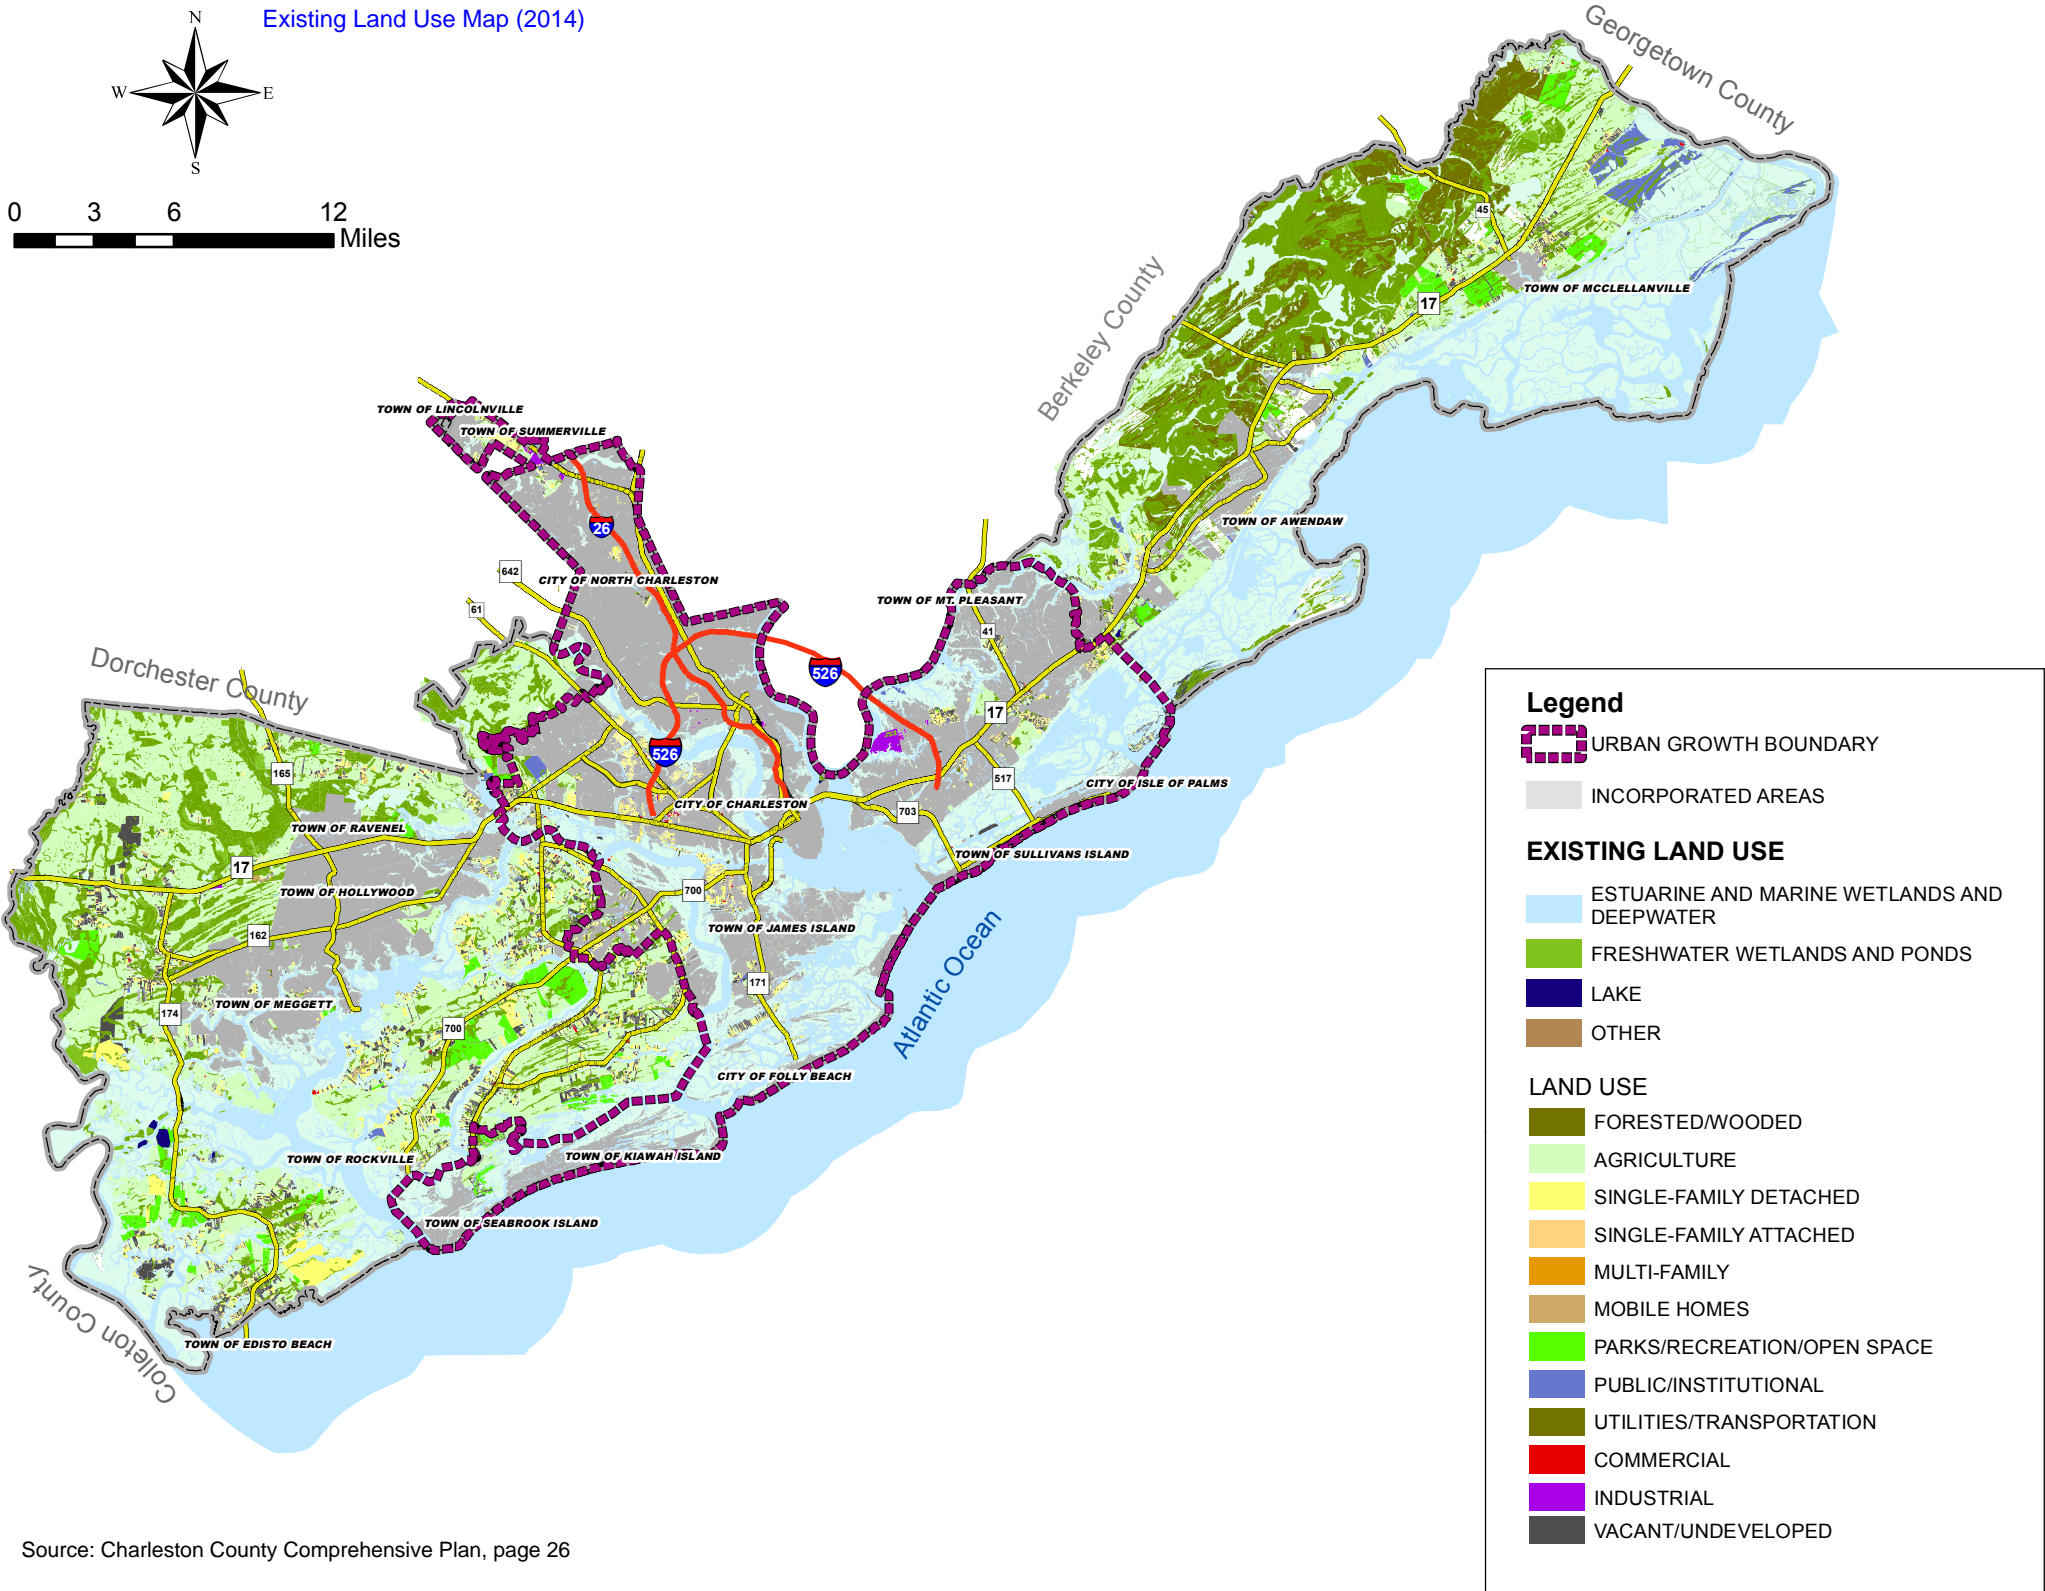

Existing Land Use Map (2014)

Legend

- URBAN GROWTH BOUNDARY
- INCORPORATED AREAS

EXISTING LAND USE

- ESTUARINE AND MARINE WETLANDS AND DEEPWATER
- FRESHWATER WETLANDS AND PONDS
- LAKE
- OTHER

LAND USE

- FORESTED/WOODED
- AGRICULTURE
- SINGLE-FAMILY DETACHED
- SINGLE-FAMILY ATTACHED
- MULTI-FAMILY
- MOBILE HOMES
- PARKS/RECREATION/OPEN SPACE
- PUBLIC/INSTITUTIONAL
- UTILITIES/TRANSPORTATION
- COMMERCIAL
- INDUSTRIAL
- VACANT/UNDEVELOPED